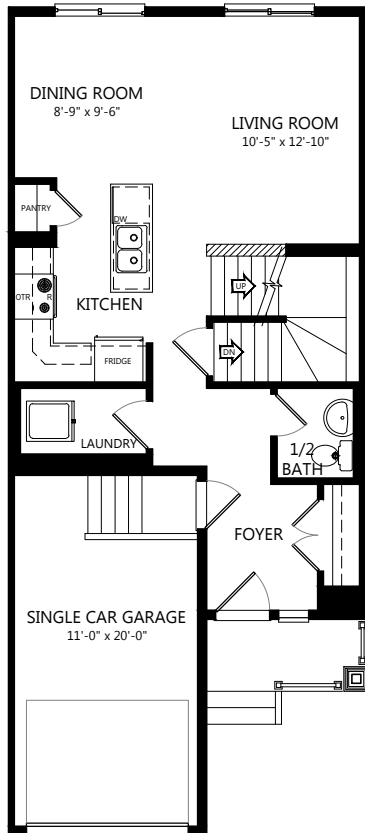

NEO TRADITIONAL

CRAFTSMAN

8'-1" MAIN FLOOR
596 SQ.FT.

8'-1" SECOND FLOOR
635 SQ.FT.