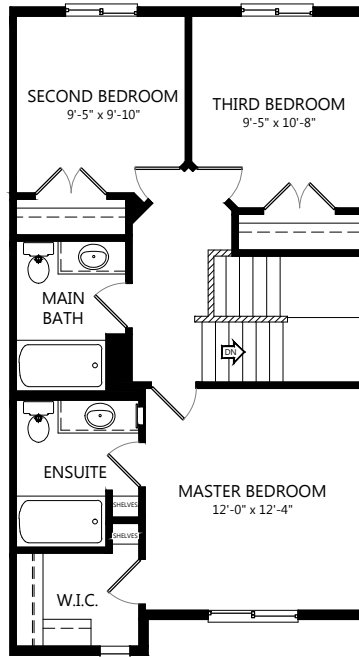

NEO TRADITIONAL

CRAFTSMAN

8'-1" MAIN FLOOR
596 SQ.FT.

8'-1" SECOND FLOOR
635 SQ.FT.